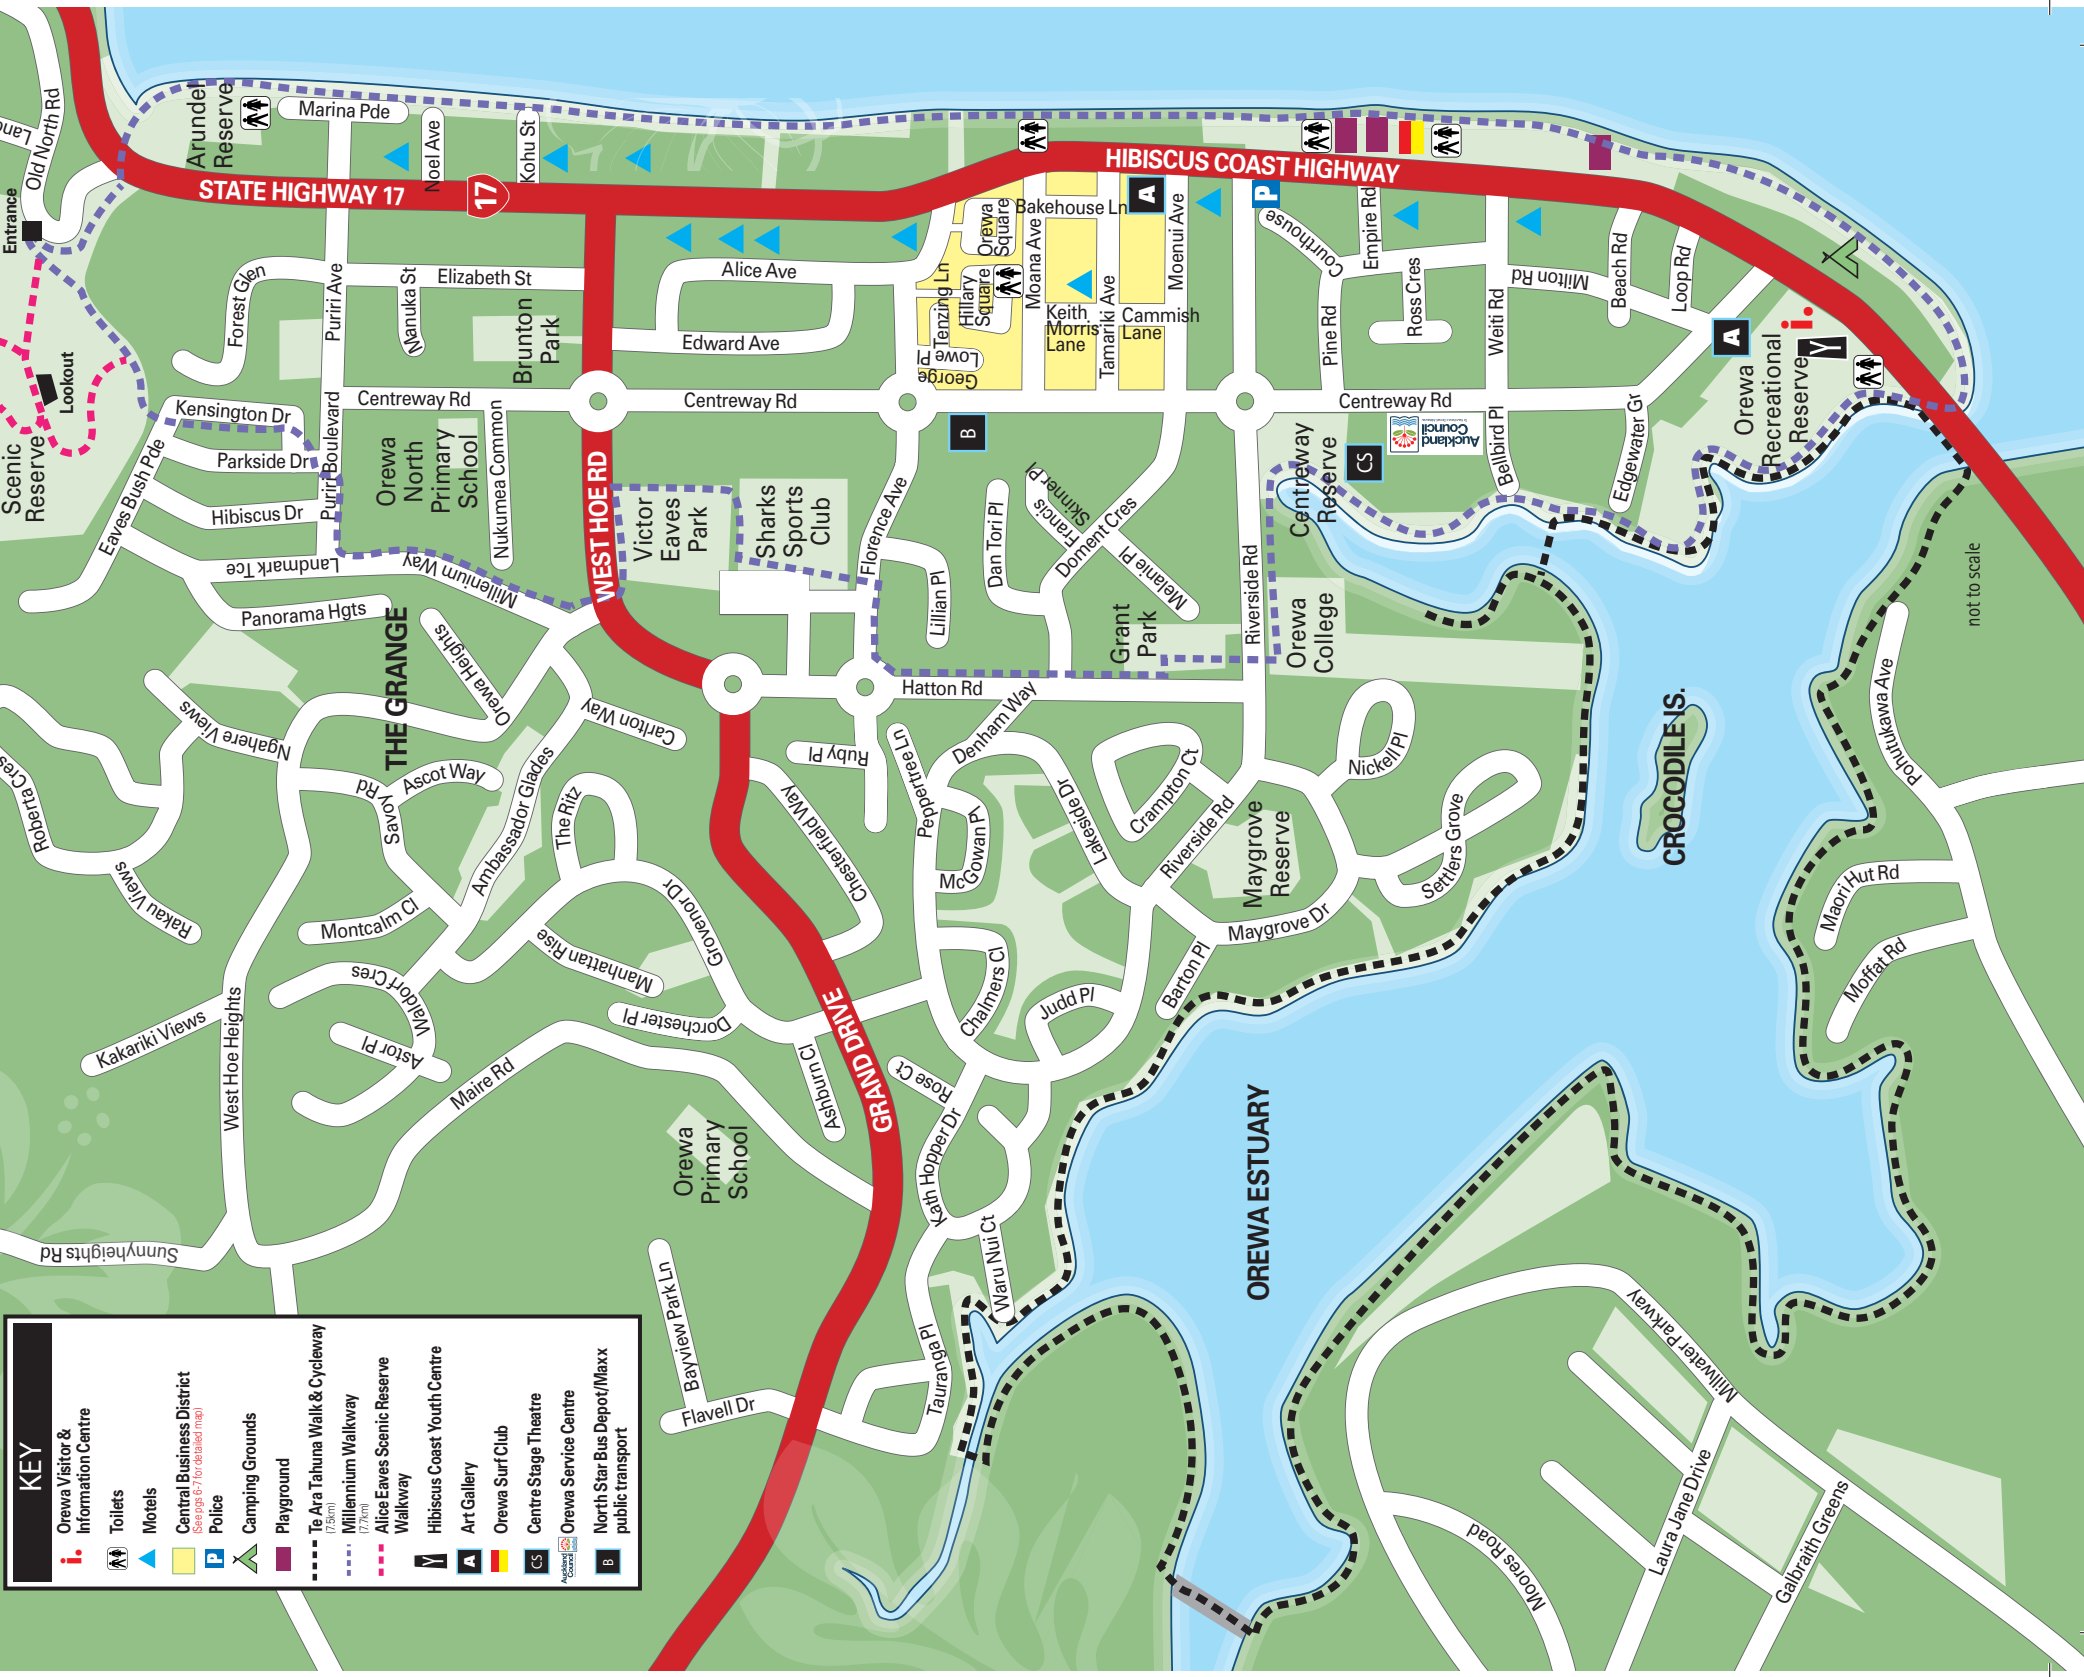

# Orewa Beach Map

KEY	
	Orewa Visitor & Information Centre
	Toilets
	Motels
	Central Business District <i>(See page 67 for detailed map)</i>
	Police
	Camping Grounds
	Playground
	Te Ara Tahuna Walk & Cycleway <i>(200m)</i>
	Millennium Walkway <i>(720m)</i>
	Alice Eaves Scenic Reserve Walkway
	Hibiscus Coast Youth Centre
	Art Gallery
	Orewa Surf Club
	Centre Stage Theatre
	Orewa Service Centre
	North Star Bus Depot/Maxx public transport
	<b>B</b>

not to scale